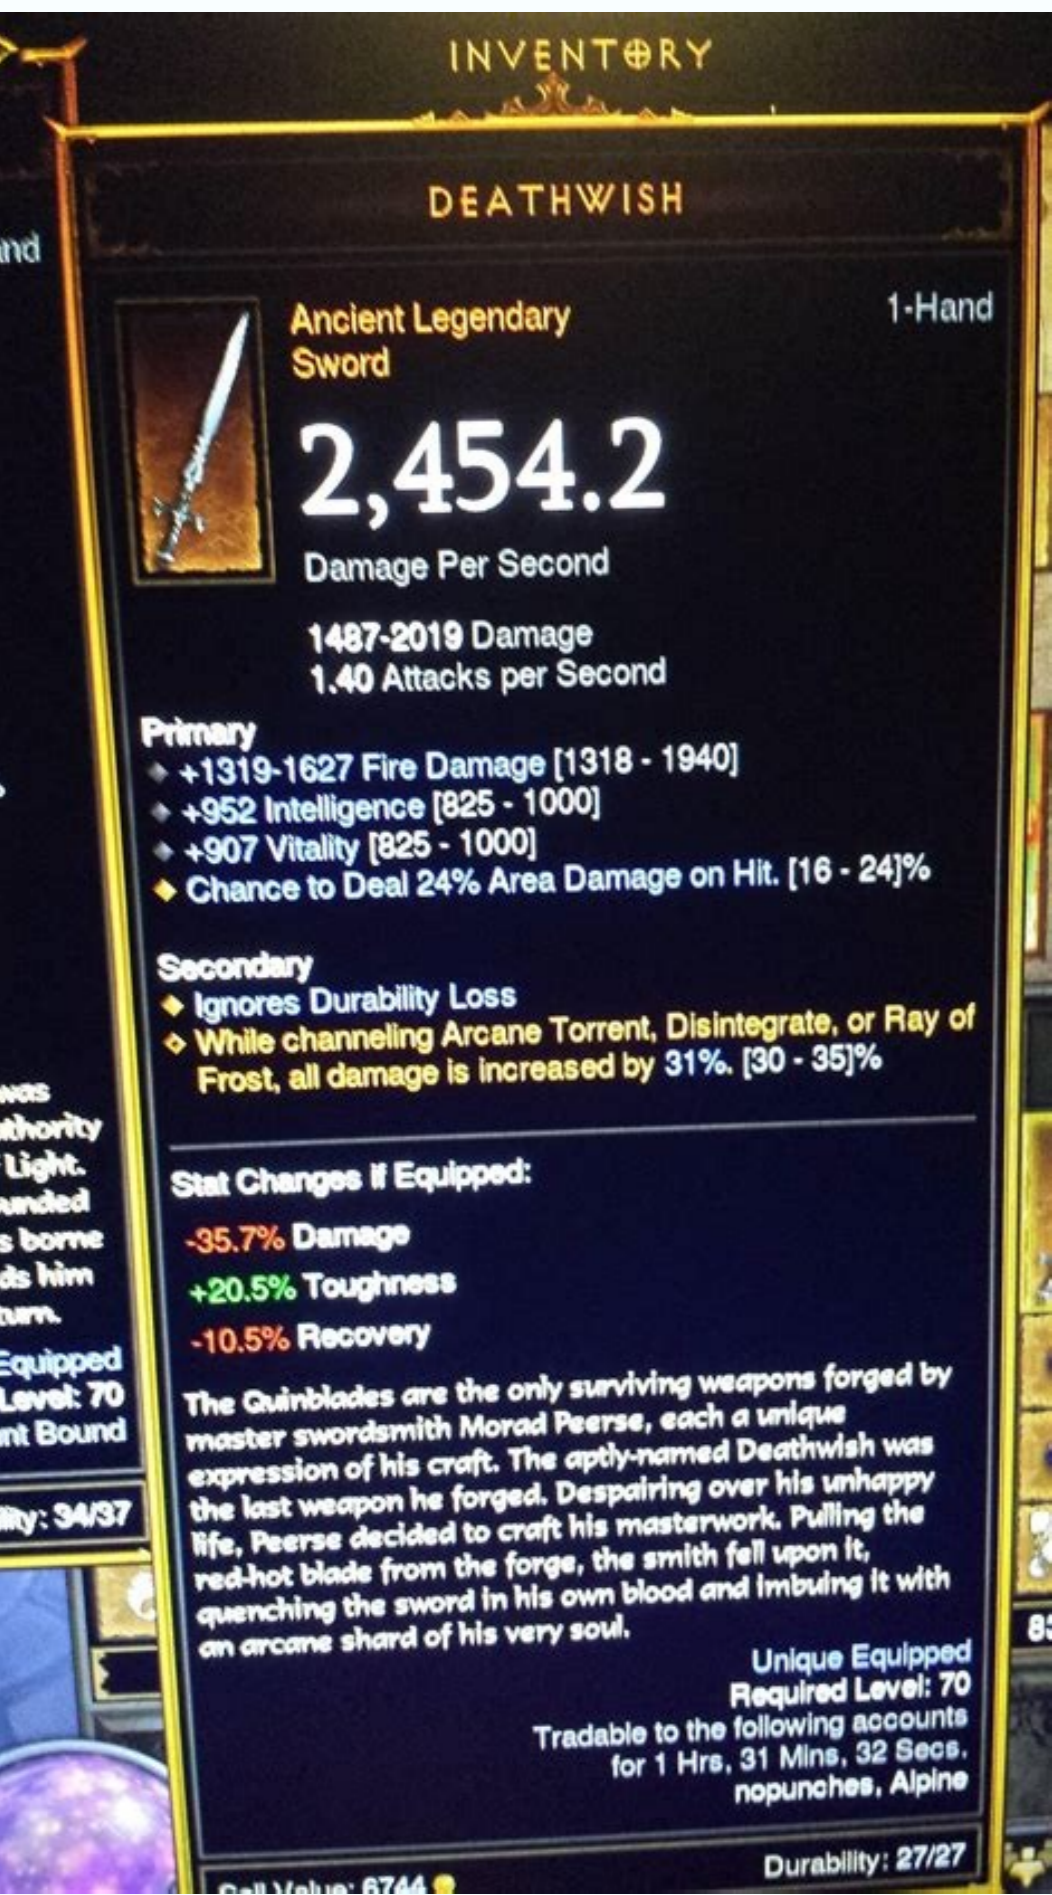

Does diablo 3 auto save

Does diablo 3 ps4 autosave. How often does diablo 3 autosave. Does diablo 3 autosave switch. Does diablo 3 autosave.